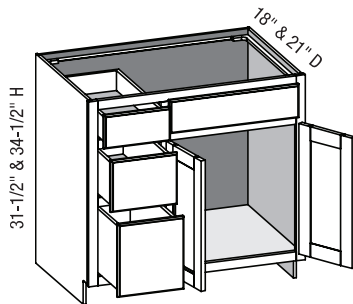

VC3DL/CSVC3DL - Vanity Combo Three Drawers w/Butt Doors

EXP	FL	FUE	SS	PFD	EXT	FT	SBR	LE	TSS	OS	NSH	WS	MI	DT	NB
✓	✓	✓	✓	✓	✓	✓	✓	✓	✓	STD	STD		✓		

Custom Size Ranges
Width: 36" – 48"
Height: 31-1/2" – 34-1/2"
Depth: 12", 15", 18", 21"
24", 27", 30"

- When width changes, door and false drawer openings remain fixed.
- Doors hinged on center stile require 1/2" overlay hinges for 1-1/4" or 1-3/8" overlays.

Cabinet Code	
VC3DL3631.5BD	VC3DL3634.5BD
VC3DL3931.5BD	VC3DL3934.5BD
VC3DL4231.5BD	VC3DL4234.5BD
VC3DL4531.5BD	VC3DL4534.5BD
VC3DL4831.5BD	VC3DL4834.5BD