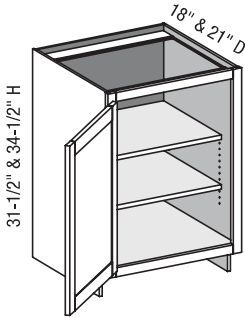

VBF/CSBFD - Vanity Base Full Door

EXP	FL	FUE	SS	PFD	EXT	FT	SBR	LE	TSS	OS	NSH	WS	MI	DT	NB
✓	✓	✓	✓	✓	✓	✓	✓	✓	✓	✓	✓	✓	✓	✓	

Custom Size Ranges
Width: 9" – 24"
Height: 10" – 48"
Depth: 5-1/2" – 30"

- 10" – 22" high has no shelves.
- 22-1/16" – 28" high has one shelf.
- 28-1/16" – 40" high has two shelves.
- 40-1/16" – 48" high has three shelves.
- Specify single or butt doors on custom size cabinets 24" wide.

Cabinet Code	
VBF1831.5	VBF1834.5

VBF/CSBFD - Vanity Base Full Door w/Butt Doors