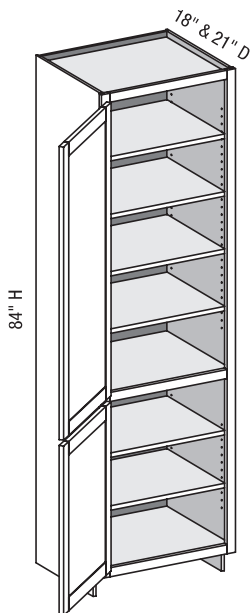

VLV/CSVLV - Vanity Linen Vanity Height

EXP	FL	FUE	SS	PFD	EXT	FT	SBR	LE	TSS	OS	NSH	WS	MI	DT	NB
✓	✓	✓	✓	✓	✓	✓	✓	✓		✓	✓	✓	✓		

Custom Size Ranges
Width: 12" – 24"
Height: 84" – 120"
Depth: 5-1/2" – 30"

- Lower section aligns with 31-1/2" high vanity cabinets.
- Matching specie interior is not available over 96" high. Natural Birch UV material will be used.
- When height changes, upper opening height changes. Lower opening height fixed at 24-1/2".
- 84" – 90" high has six shelves.
- 90-1/16" – 96" high has seven shelves.
- 96-1/16" – 108" high has eight shelves.
- 108-1/16" – 120" high has nine shelves.
- Separate 4" high toe platform is available with all cabinet heights.
- Specify single or butt doors on custom size cabinets 24" wide.

Cabinet Code	
VLV1884	VLV2484
VLV2184