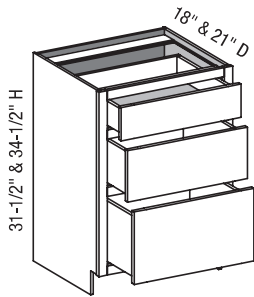

V3D/CSB3D - Vanity Three Drawer

EXP	FL	FUE	SS	PFD	EXT	FT	SBR	LE	TSS	OS	NSH	WS	MI	DT	NB
✓	✓	✓	✓	✓	✓	✓	✓	✓	✓	STD	STD		✓	✓	

Custom Size Ranges
Width: 12" – 39"
Height: 31-1/2" – 34-1/2"
Depth: 12", 15", 18", 21"
24", 27", 30"

- When height changes, lower opening height changes. Upper and middle opening heights fixed at 5" and 8".

Cabinet Code	
V3D1231.5	V3D1234.5
V3D1531.5	V3D1534.5
V3D1831.5	V3D1834.5
V3D2131.5	V3D2134.5
V3D2431.5	V3D2434.5