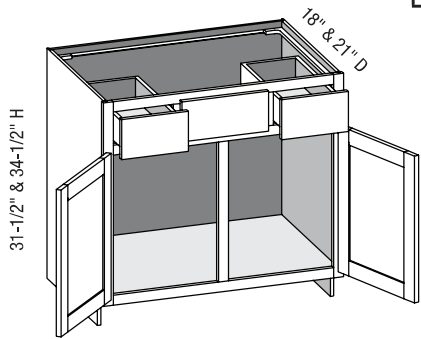

VBS/CSVSCS - Vanity Base Sink w/Center Stile

EXP	FL	FUE	SS	PFD	EXT	FT	SBR	LE	TSS	OS	NSH	WS	MI	DT	NB
✓	✓	✓	✓	✓	✓	✓	✓	✓	✓	STD	STD		✓		

Custom Size Ranges
Width: 36" – 48"
Height: 31-1/2" – 42"
Depth: 12", 15", 18", 21"
24", 27", 30"

- False top middle drawer front.
- When height changes, lower opening height changes. Upper opening height fixed at 5".
- When width changes, middle opening width changes. Left and right opening widths fixed at 9".

Cabinet Code	
VBS4231.5	VBS4234.5
VBS4831.5	VBS4834.5