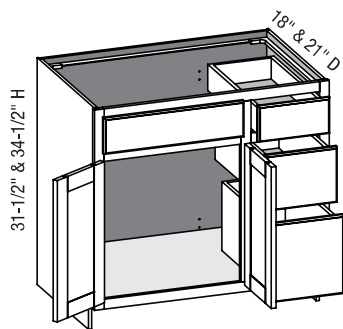

EXP	FL	FUE	SS	PFD	EXT	FT	SBR	LE	TSS	OS	NSH	WS	MI	DT	NB
✓	✓	✓	✓	✓	✓	✓	✓	✓	✓	STD	STD		✓		

Custom Size Ranges
Width: 36" – 48"
Height: 31-1/2" – 34-1/2"
Depth: 12", 15", 18", 21"
24", 27", 30"

- When width changes, door and false drawer openings remain fixed.
- When height changes, lower opening heights change. Upper and middle opening heights fixed at 5" and 8".
- Doors hinged on center stile require 1/2" overlay hinges for 1-1/4" or 1-3/8" overlays.
- Specify single or butt doors on custom size cabinets 36" wide.

Cabinet Code	
VC3DR3631.5BD	VC3DR3634.5BD
VC3DR3931.5BD	VC3DR3934.5BD
VC3DR4231.5BD	VC3DR4234.5BD
VC3DR4531.5BD	VC3DR4534.5BD
VC3DR4831.5BD	VC3DR4834.5BD

Options Key: EXP = Exposed End(s) FL = Flush End(s) FUE = Flush Unexposed End(s) SS = Shaped Side PFD = Prep for False Door
EXT = Extended Stile(s) FT = Flush Toe SBR = Shaped Bottom Rail LE = Leg Extension TSS = Toe Space Side OS = Omit Shelving
NSH = No Shelf Holes WS = Solid Wood Shelves MI = Matching Interior DT = Dust Top NB = Natural Finished Bottom