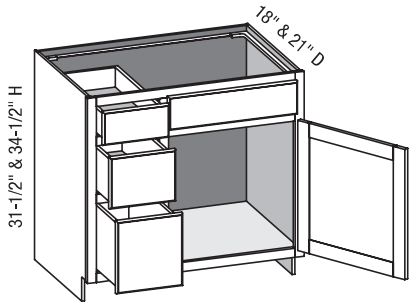

VC3DL/CSVC3DL - Vanity Combo Three Drawer Left

EXP	FL	FUE	SS	PFD	EXT	FT	SBR	LE	TSS	OS	NSH	WS	MI	DT	NB
✓	✓	✓	✓	✓	✓	✓	✓	✓	✓	STD	STD		✓		

Custom Size Ranges
Width: 36" – 48"
Height: 31-1/2" – 34-1/2"
Depth: 12", 15", 18", 21"
24", 27", 30"

- When width changes, door and false drawer openings remain fixed.
- Doors hinged on center stile require 1/2" overlay hinges for 1-1/4" or 1-3/8" overlays.

Cabinet Code	
VC3DL3631.5	VC3DL3634.5
VC3DL3931.5	VC3DL3934.5
VC3DL4231.5	VC3DL4234.5
VC3DL4531.5	VC3DL4534.5
VC3DL4831.5	VC3DL4834.5