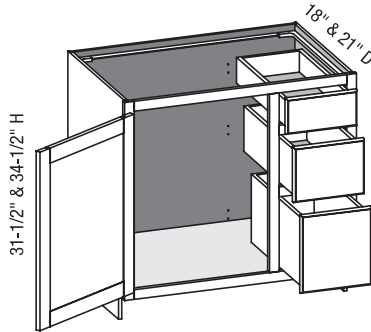

VCFD3DR/CSVCFD3DR - Vanity Combo Full Door Three Drawer Right

EXP	FL	FUE	SS	PFD	EXT	FT	SBR	LE	TSS	OS	NSH	WS	MI	DT	NB
✓	✓	✓	✓	✓	✓	✓	✓	✓	✓	STD	STD		✓		

Custom Size Ranges
Width: 36" – 48"
Height: 31-1/2" – 34-1/2"
Depth: 12", 15", 18", 21"
24", 27", 30"

- When width changes, door opening remains fixed.
- When height changes, lower opening heights change. Upper and middle drawer opening heights fixed at 5" and 8".
- Doors hinged on center stile require 1/2" overlay hinges for 1-1/4" or 1-3/8" overlays.

Cabinet Code	
VCFD3DR3631.5	VCFD3DR3634.5
VCFD3DR3931.5	VCFD3DR3934.5
VCFD3DR4231.5	VCFD3DR4234.5
VCFD3DR4531.5	VCFD3DR4534.5
VCFD3DR4831.5	VCFD3DR4834.5