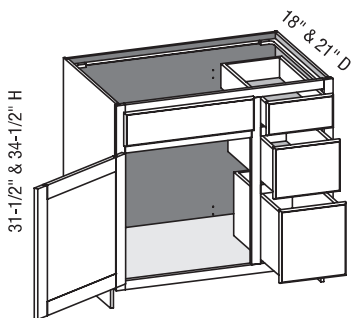

VC3DR/CSVC3DR - Vanity Combo Three Drawer Right

EXP	FL	FUE	SS	PFD	EXT	FT	SBR	LE	TSS	OS	NSH	WS	MI	DT	NB
✓	✓	✓	✓	✓	✓	✓	✓	✓	✓	STD	STD		✓		

Custom Size Ranges
Width: 36" – 48"
Height: 31-1/2" – 34-1/2"
Depth: 12", 15", 18", 21"
24", 27", 30"

- When width changes, door and false drawer openings remain fixed.
- When height changes, lower opening heights change. Upper and middle opening heights fixed at 5" and 8".
- Doors hinged on center stile require 1/2" overlay hinges for 1-1/4" or 1-3/8" overlays.

Cabinet Code	
VC3DR3631.5	VC3DR3634.5
VC3DR3931.5	VC3DR3934.5
VC3DR4231.5	VC3DR4234.5
VC3DR4531.5	VC3DR4534.5
VC3DR4831.5	VC3DR4834.5

VC3DR/CSVC3DR - Vanity Combo Three Drawers w/Butt Doors