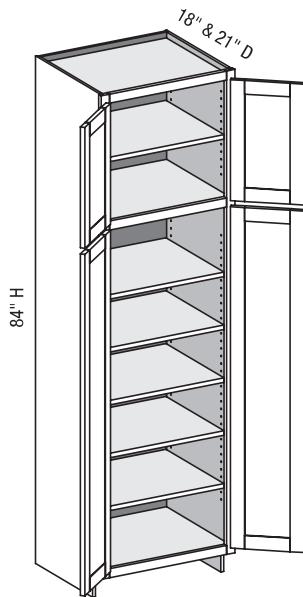

VUC/CSUC - Vanity Utility w/Butt Doors

EXP	FL	FUE	SS	PFD	EXT	FT	SBR	LE	TSS	OS	NSH	WS	MI	DT	NB
✓	✓	✓	✓	✓	✓	✓	✓	✓	✓	✓	✓	✓	✓		

Custom Size Ranges
Width: 24" – 36"
Height: 84" – 120"
Depth: 5-1/2" – 30"

- Matching specie interior is not available over 96" high. Natural Birch UV material will be used.
- When height changes, upper opening height changes. Lower opening height fixed at 56".
- 84" – 90" high has six shelves.
- 90-1/16" – 96" high has seven shelves.
- 96-1/16" – 108" high has eight shelves.
- 108-1/16" – 120" high has nine shelves.
- Separate 4" high toe platform is available with all cabinet heights.
- Specify single or butt doors on custom size cabinets 24" wide.

Cabinet Code	
VUC2484BD	

Options Key: EXP = Exposed End(s) FL = Flush End(s) FUE = Flush Unexposed End(s) SS = Shaped Side PFD = Prep for False Door
EXT = Extended Stile(s) FT = Flush Toe SBR = Shaped Bottom Rail LE = Leg Extension TSS = Toe Space Side OS = Omit Shelving
NSH = No Shelf Holes WS = Solid Wood Shelves MI = Matching Interior DT = Dust Top NB = Natural Finished Bottom