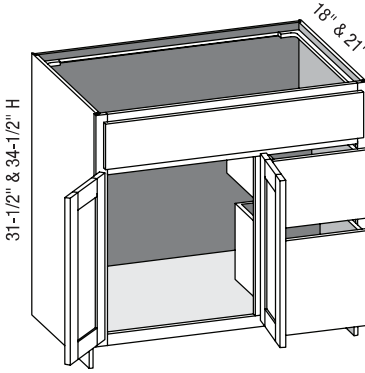

VCR/CSVCR - Vanity Combination Right w/Butt Doors

EXP	FL	FUE	SS	PFD	EXT	FT	SBR	LE	TSS	OS	NSH	WS	MI	DT	NB
✓	✓	✓	✓	✓	✓	✓	✓	✓	✓	STD	STD		✓		

Custom Size Ranges
Width: 36" – 48"
Height: 31-1/2" – 34-1/2"
Depth: 12", 15", 18", 21"
24", 27", 30"

- False top drawer front.
- When height changes, lower opening heights change. Upper and middle opening heights fixed at 5" and 8".
- When width changes, door and false drawer openings change. Lower drawer openings fixed at 12".
- Doors hinged on center stile require 1/2" overlay hinges for 1-1/4" or 1-3/8" overlays.
- Specify single or butt doors on custom size cabinets 36" wide.

Cabinet Code	
VCR4231.5BD	VCR4234.5BD
VCR4831.5BD	VCR4834.5BD

Options Key: EXP = Exposed End(s) FL = Flush End(s) FUE = Flush Unexposed End(s) SS = Shaped Side PFD = Prep for False Door
EXT = Extended Stile(s) FT = Flush Toe SBR = Shaped Bottom Rail LE = Leg Extension TSS = Toe Space Side OS = Omit Shelving
NSH = No Shelf Holes WS = Solid Wood Shelves MI = Matching Interior DT = Dust Top NB = Natural Finished Bottom