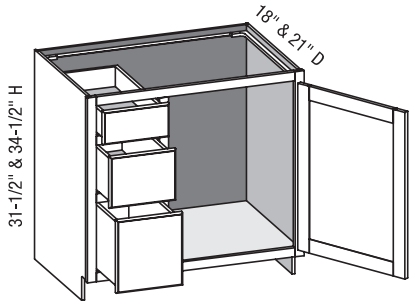

VCFD3DL/CSVCFD3DL - Vanity Combo Full Door Three Drawer Left

EXP	FL	FUE	SS	PFD	EXT	FT	SBR	LE	TSS	OS	NSH	WS	MI	DT	NB
✓	✓	✓	✓	✓	✓	✓	✓	✓	✓	STD	STD		✓		

Custom Size Ranges
Width: 36" – 48"
Height: 31-1/2" – 34-1/2"
Depth: 12", 15", 18", 21"
24", 27", 30"

- When width changes, door opening remains fixed.
- When height changes, lower opening heights change. Upper and middle drawer opening heights fixed at 5" and 8".
- Doors hinged on center stile require 1/2" overlay hinges for 1-1/4" or 1-3/8" overlays.

Cabinet Code	
VCFD3DL3631.5	VCFD3DL3634.5
VCFD3DL3931.5	VCFD3DL3934.5
VCFD3DL4231.5	VCFD3DL4234.5
VCFD3DL4531.5	VCFD3DL4534.5
VCFD3DL4831.5	VCFD3DL4834.5

VCFD3DL/CSVCFD3DL - Vanity Combo Full Door Three Drawers Left w/Butt Doors

EXP	FL	FUE	SS	PFD	EXT	FT	SBR	LE	TSS	OS	NSH	WS	MI	DT	NB
✓	✓	✓	✓	✓	✓	✓	✓	✓	✓	STD	STD		✓