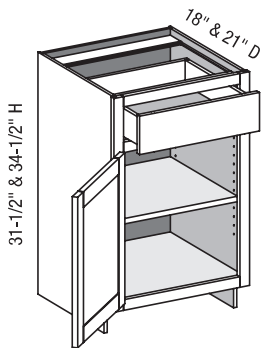

**VB/CSB - Vanity Base**

EXP	FL	FUE	SS	PFD	EXT	FT	SBR	LE	TSS	OS	NSH	WS	MI	DT	NB
✓	✓	✓	✓	✓	✓	✓	✓	✓	✓	✓	✓	✓	✓	✓	✓

Custom Size Ranges  
 Width: 12" – 24"  
 Height: 31-1/2" – 42"  
 Depth: 12", 15", 18", 21",  
 24", 27", 30"

- When height changes, lower opening height changes. Upper opening height fixed at 5".
- Specify single or butt doors on custom size cabinets 24" wide.

Cabinet Code	
VB1231.5	VB1234.5
VB1531.5	VB1534.5
VB1831.5	VB1834.5
VB2131.5	VB2134.5