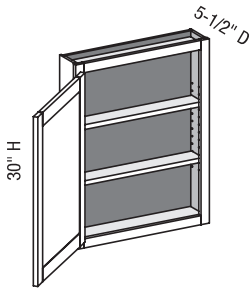

VW/CSW - Vanity Wall

EXP	FL	FUE	SS	PFD	EXT	FT	SBR	LE	TSS	OS	NSH	WS	MI	DT	NB
✓	✓	✓		✓	✓					✓	✓	✓	✓		✓

Custom Size Ranges
Width: 9" – 36"
Height: 12" – 48"
Depth: 5-1/2" – 30"

- 12" – 18" high has no shelves.
- 18-1/16" – 24" high has one shelf.
- 24-1/16" – 36" high has two shelves.
- 36-1/16" – 48" high has three shelves.
- Specify single or butt doors on custom size cabinets 24" wide.

30" High	
VW1230	VW1830
VW1530	VW2430