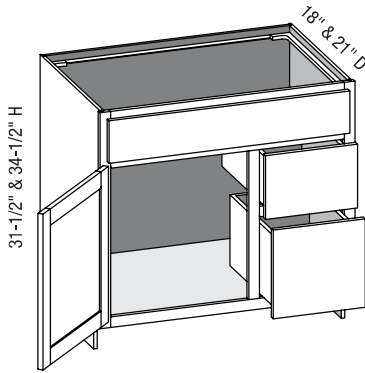

VCR/CSVCR - Vanity Combination Right

EXP	FL	FUE	SS	PFD	EXT	FT	SBR	LE	TSS	OS	NSH	WS	MI	DT	NB
✓	✓	✓	✓	✓	✓	✓	✓	✓	✓	STD	STD		✓		

Custom Size Ranges
Width: 30" – 36"
Height: 31-1/2" – 34-1/2"
Depth: 12", 15", 18", 21"
24", 27", 30"

- False top drawer front.
- When height changes, lower opening heights change. Upper and middle opening heights fixed at 5" and 8".
- When width changes, door and false drawer openings change. Lower drawer openings fixed at 12".
- Doors hinged on center stile require 1/2" overlay hinges for 1-1/4" or 1-3/8" overlays.
- Specify single or butt doors on custom size cabinets 36" wide.

Cabinet Code	
VCR3031.5	VCR3034.5
VCR3331.5	VCR3334.5
VCR3631.5	VCR3634.5