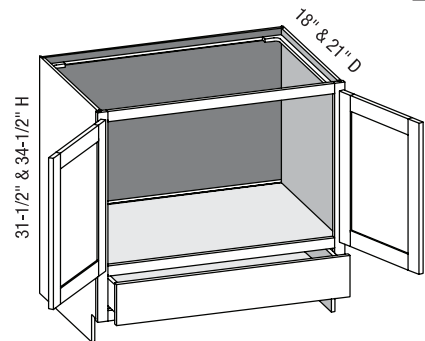

VSRV/CSVSRV - Vanity Sink Reverse w/Butt Doors

EXP	FL	FUE	SS	PFD	EXT	FT	SBR	LE	TSS	OS	NSH	WS	MI	DT	NB
✓	✓	✓	✓	✓	✓	✓	✓	✓	✓	STD	STD		✓		

Custom Size Ranges
Width: 24" – 36"
Height: 31-1/2" – 42"
Depth: 12", 15", 18", 21"
24", 27", 30"

- When height changes, top opening height changes. Lower opening height fixed at 5".

Cabinet Code	
VSRV2431.5BD	VSRV2434.5BD
VSRV3031.5BD	VSRV3034.5BD
VSRV3631.5BD	VSRV3634.5BD