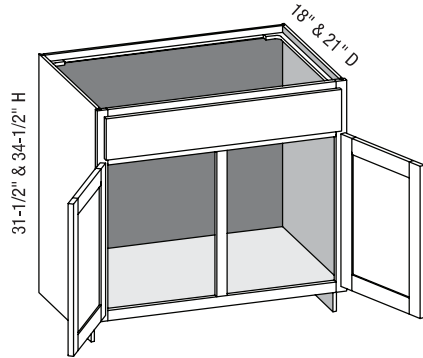

VS/CSBS2D1D - Vanity Sink Two Door One Drawer

EXP	FL	FUE	SS	PFD	EXT	FT	SBR	LE	TSS	OS	NSH	WS	MI	DT	NB
✓	✓	✓	✓	✓	✓	✓	✓	✓	✓	STD	STD		✓		

Custom Size Ranges
Width: 27" – 36"
Height: 31-1/2" – 42"
Depth: 18" – 30"

- False drawer front.
- When height changes, lower opening height changes. Upper opening height fixed at 5".

Cabinet Code	
VS3031.5	VS3034.5
VS3331.5	VS3334.5
VS3631.5	VS3634.5