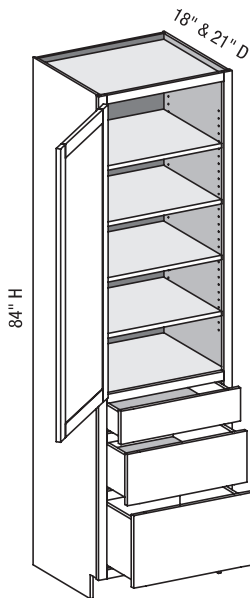

VL3B/CSU3D - Vanity Linen Three Drawer Base Height

EXP	FL	FUE	SS	PFD	EXT	FT	SBR	LE	TSS	OS	NSH	WS	MI	DT	NB
✓	✓	✓	✓	✓	✓	✓	✓	✓	✓	✓	✓	✓	✓		

Custom Size Ranges
Width: 12" – 24"
Height: 84" – 120"
Depth: 12", 15", 18", 21"
24", 27", 30"

- Lower section aligns with 34-1/2" high vanity cabinets.
- Matching specie interior is not available over 96" high. Natural Birch UV material will be used.
- When height changes, upper opening height changes. Lower drawer opening heights fixed at 5", 8" and 11-1/2".
- 84" – 90" high has four shelves.
- 90-1/16" – 96" high has five shelves.
- 96-1/16" – 108" high has six shelves.
- 108-1/16" – 120" high has seven shelves.
- Separate 4" high toe platform is available with all cabinet heights.
- Specify single or butt doors on custom size cabinets 24" wide.

Cabinet Code	
VL3B1884	VL3B2484
VL3B2184