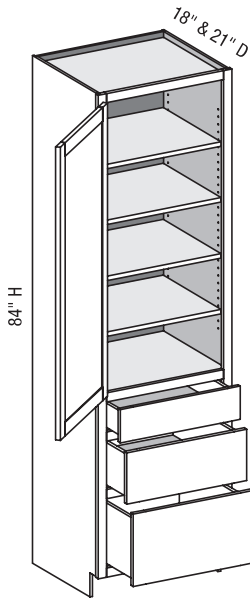

VL3V/CSVL3V - Vanity Linen Three Drawer Vanity Height

EXP	FL	FUE	SS	PFD	EXT	FT	SBR	LE	TSS	OS	NSH	WS	MI	DT	NB
✓	✓	✓	✓	✓	✓	✓	✓	✓	✓	✓	✓	✓	✓		

Custom Size Ranges
Width: 12" – 24"
Height: 84" – 120"
Depth: 12", 15", 18", 21"
24", 27", 30"

- Lower section aligns with 31-1/2" high vanity cabinets.
- Matching specie interior is not available over 96" high. Natural Birch UV material will be used.
- When height changes, upper opening height changes. Lower drawer opening heights fixed at 5", 8" and 8-1/2".
- 84" – 90" high has four shelves.
- 90-1/16" – 96" high has five shelves.
- 96-1/16" – 108" high has six shelves.
- 108-1/16" – 120" high has seven shelves.
- Separate 4" high toe platform is available with all cabinet heights.
- Specify single or butt doors on custom size cabinets 24" wide.

Cabinet Code	
VL3V1884	VL3V2484
VL3V2184