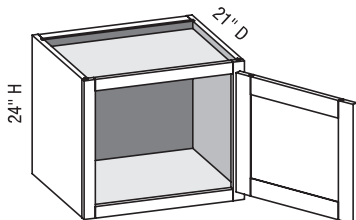

EXP	FL	FUE	SS	PFD	EXT	FT	SBR	LE	TSS	OS	NSH	WS	MI	DT	NB
✓	✓	✓		✓	✓					STD	STD		✓	STD	✓

Custom Size Ranges
Width: 21" – 24"
Height: 18" – 24"
Depth: 18" – 21"

- Includes two precut 2 x 4 installation cleats.
- The load capacity of these cabinets is greatly dependent on the quality of the installation screws and whether the cabinets are secured into the wall studs. If not secured into two or more studs, using high quality installation screws the cabinet may not support the desired weight.
- Conestoga will not be responsible for cabinet failure due to inadequate installation techniques or materials.

24" High	
WHV2124	
WHV2424	

Options Key: EXP = Exposed End(s) FL = Flush End(s) FUE = Flush Unexposed End(s) SS = Shaped Side PFD = Prep for False Door
EXT = Extended Stile(s) FT = Flush Toe SBR = Shaped Bottom Rail LE = Leg Extension TSS = Toe Space Side OS = Omit Shelving
NSH = No Shelf Holes WS = Solid Wood Shelves MI = Matching Interior DT = Dust Top NB = Natural Finished Bottom