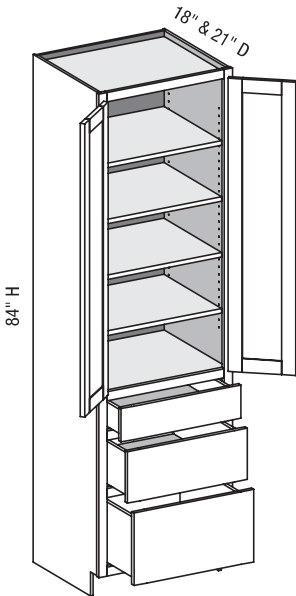

VL3V/CSVL3V - Vanity Linen Three Drawer Vanity Height w/Butt Doors

EXP	FL	FUE	SS	PFD	EXT	FT	SBR	LE	TSS	OS	NSH	WS	MI	DT	NB
✓	✓	✓	✓	✓	✓	✓	✓	✓	✓	✓	✓	✓	✓		

Custom Size Ranges
Width: 24" – 36"
Height: 84" – 120"
Depth: 12", 15", 18", 21"
24", 27", 30"

- Lower section aligns with 31-1/2" high vanity cabinets.
- Matching specie interior is not available over 96" high. Natural Birch UV material will be used.
- When height changes, upper opening height changes. Lower drawer opening heights fixed at 5", 8" and 8-1/2".
- 84" – 90" high has four shelves.
- 90-1/16" – 96" high has five shelves.
- 96-1/16" – 108" high has six shelves.
- 108-1/16" – 120" high has seven shelves.
- Separate 4" high toe platform is available with all cabinet heights.
- Specify single or butt doors on custom size cabinets 24" wide.

Cabinet Code
VL3V2484BD

Options Key: EXP = Exposed End(s) FL = Flush End(s) FUE = Flush Unexposed End(s) SS = Shaped Side PFD = Prep for False Door
EXT = Extended Stile(s) FT = Flush Toe SBR = Shaped Bottom Rail LE = Leg Extension TSS = Toe Space Side OS = Omit Shelving
NSH = No Shelf Holes WS = Solid Wood Shelves MI = Matching Interior DT = Dust Top NB = Natural Finished Bottom