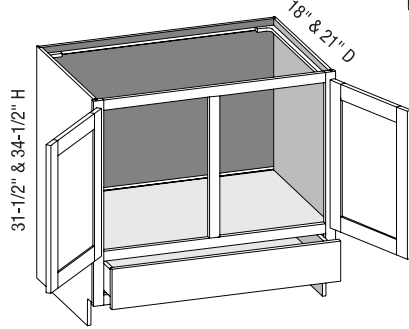

VSRV/CSVSRVCS - Vanity Sink Reverse w/Center Stile

EXP	FL	FUE	SS	PFD	EXT	FT	SBR	LE	TSS	OS	NSH	WS	MI	DT	NB
✓	✓	✓	✓	✓	✓	✓	✓	✓	✓	STD	STD		✓		

Custom Size Ranges
Width: 30" – 36"
Height: 31-1/2" – 42"
Depth: 12", 15", 18", 21"
24", 27", 30"

- When height changes, top opening height changes. Lower opening height fixed at 5".

Cabinet Code	
VSRV3031.5	VSRV3034.5
VSRV3631.5	VSRV3634.5