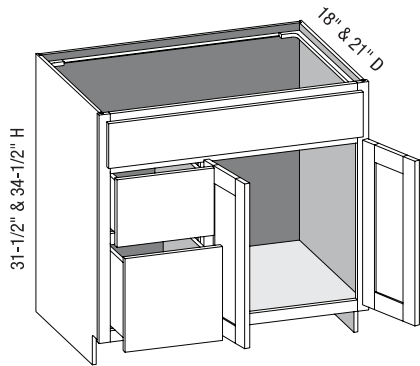

VCL/CSVCL - Vanity Combination Left w/Butt Doors

EXP	FL	FUE	SS	PFD	EXT	FT	SBR	LE	TSS	OS	NSH	WS	MI	DT	NB
✓	✓	✓	✓	✓	✓	✓	✓	✓	✓	STD	STD		✓		

Custom Size Ranges
Width: 36" – 48"
Height: 31-1/2" – 34-1/2"
Depth: 12", 15", 18", 21"
24", 27", 30"

- False top drawer front.
- When height changes, lower opening heights change. Upper and middle opening heights fixed at 5" and 8".
- When width changes, door and false drawer openings change. Lower drawer openings fixed at 12".
- Doors hinged on center stile require 1/2" overlay hinges for 1-1/4" or 1-3/8" overlays.
- Specify single or butt doors on custom size cabinets 36" wide.

Cabinet Code	
VCL4231.5BD	VCL4234.5BD
VCL4831.5BD	VCL4834.5BD

Options Key: EXP = Exposed End(s) FL = Flush End(s) FUE = Flush Unexposed End(s) SS = Shaped Side PFD = Prep for False Door
EXT = Extended Stile(s) FT = Flush Toe SBR = Shaped Bottom Rail LE = Leg Extension TSS = Toe Space Side OS = Omit Shelving
NSH = No Shelf Holes WS = Solid Wood Shelves MI = Matching Interior DT = Dust Top NB = Natural Finished Bottom