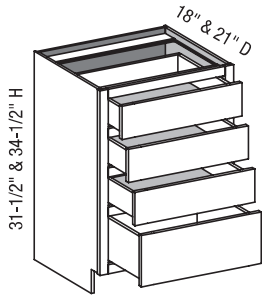

V4D/CSB4D - Vanity Four Drawer

EXP	FL	FUE	SS	PFD	EXT	FT	SBR	LE	TSS	OS	NSH	WS	MI	DT	NB
✓	✓	✓	✓	✓	✓	✓	✓	✓	✓	STD	STD		✓	✓	

Custom Size Ranges
Width: 12" – 39"
Height: 31-1/2" – 34-1/2"
Depth: 12", 15", 18", 21"
24", 27", 30"

- When height changes, lower opening height changes. Upper opening heights fixed at 5".

Cabinet Code	
V4D1231.5	V4D1234.5
V4D1531.5	V4D1534.5
V4D1831.5	V4D1834.5
V4D2131.5	V4D2134.5
V4D2431.5	V4D2434.5

Options Key: EXP = Exposed End(s) FL = Flush End(s) FUE = Flush Unexposed End(s) SS = Shaped Side PFD = Prep for False Door
EXT = Extended Stile(s) FT = Flush Toe SBR = Shaped Bottom Rail LE = Leg Extension TSS = Toe Space Side OS = Omit Shelving
NSH = No Shelf Holes WS = Solid Wood Shelves MI = Matching Interior DT = Dust Top NB = Natural Finished Bottom