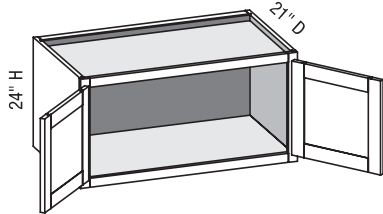

WHV/CSWHV - Wall Hung Vanity w/Butt Doors

EXP	FL	FUE	SS	PFD	EXT	FT	SBR	LE	TSS	OS	NSH	WS	MI	DT	NB
✓	✓	✓		✓	✓					STD	STD		✓	STD	✓

Custom Size Ranges
Width: 24" – 36"
Height: 18" – 24"
Depth: 18" – 21"

- Includes two precut 2 x 4 installation cleats.
- The load capacity of these cabinets is greatly dependent on the quality of the installation screws and whether the cabinets are secured into the wall studs. If not secured into two or more studs, using high quality installation screws the cabinet may not support the desired weight.
- Conestoga will not be responsible for cabinet failure due to inadequate installation techniques or materials.

24" High

WHV2424BD	WHV3324BD
WHV2724BD	WHV3624BD
WHV3024BD	

WHV/CSWHVCS - Wall Hung Vanity w/Center Stile

EXP	FL	FUE	SS	PFD	EXT	FT	SBR	LE	TSS	OS	NSH	WS	MI	DT	NB
✓	✓	✓		✓	✓					STD	STD		✓	STD	✓