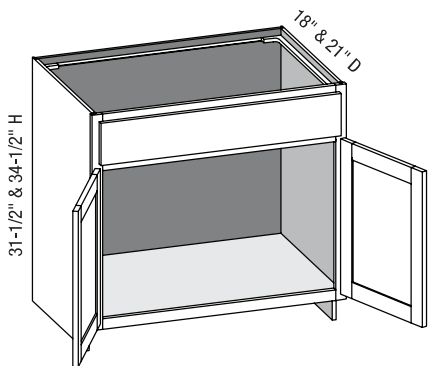

EXP	FL	FUE	SS	PFD	EXT	FT	SBR	LE	TSS	OS	NSH	WS	MI	DT	NB
✓	✓	✓	✓	✓	✓	✓	✓	✓	✓	STD	STD		✓		

Custom Size Ranges
Width: 24" – 36"
Height: 31-1/2" – 42"
Depth: 18" – 30"

- False drawer front.
- When height changes, lower opening height changes. Upper opening height fixed at 5".
- Specify single or butt doors on custom size cabinets 24" wide.

Cabinet Code	
VS2431.5BD	VS2434.5BD
VS2731.5BD	VS2734.5BD
VS3031.5BD	VS3034.5BD
VS3331.5BD	VS3334.5BD
VS3631.5BD	VS3634.5BD

Options Key: EXP = Exposed End(s) FL = Flush End(s) FUE = Flush Unexposed End(s) SS = Shaped Side PFD = Prep for False Door
EXT = Extended Stile(s) FT = Flush Toe SBR = Shaped Bottom Rail LE = Leg Extension TSS = Toe Space Side OS = Omit Shelving
NSH = No Shelf Holes WS = Solid Wood Shelves MI = Matching Interior DT = Dust Top NB = Natural Finished Bottom