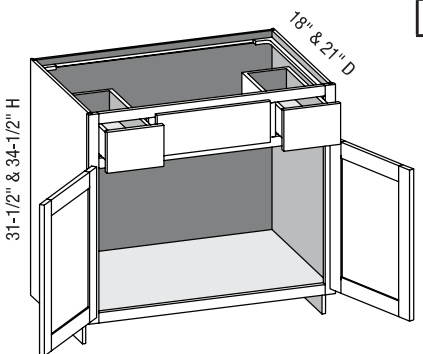

VBS/CSVBS - Vanity Base Sink w/Butt Doors

EXP	FL	FUE	SS	PFD	EXT	FT	SBR	LE	TSS	OS	NSH	WS	MI	DT	NB
✓	✓	✓	✓	✓	✓	✓	✓	✓	✓	STD	STD		✓		

Custom Size Ranges
Width: 36"
Height: 31-1/2" – 42"
Depth: 12", 15", 18", 21"
24", 27", 30"

- False top middle drawer front.
- When height changes, lower opening height changes. Upper opening height fixed at 5".

Cabinet Code	
VBS3631.5BD	VBS3634.5BD

Options Key: EXP = Exposed End(s) FL = Flush End(s) FUE = Flush Unexposed End(s) SS = Shaped Side PFD = Prep for False Door
EXT = Extended Stile(s) FT = Flush Toe SBR = Shaped Bottom Rail LE = Leg Extension TSS = Toe Space Side OS = Omit Shelving
NSH = No Shelf Holes WS = Solid Wood Shelves MI = Matching Interior DT = Dust Top NB = Natural Finished Bottom