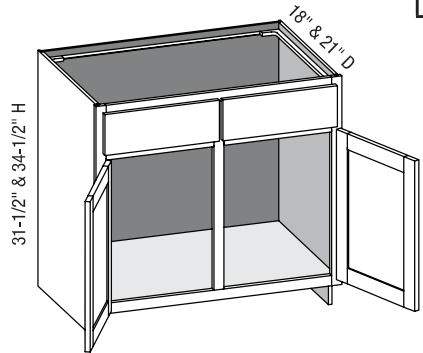

VSX/CSBS2D2D - Vanity Sink Two Door Two Drawer

EXP	FL	FUE	SS	PFD	EXT	FT	SBR	LE	TSS	OS	NSH	WS	MI	DT	NB
✓	✓	✓	✓	✓	✓	✓	✓	✓	✓	STD	STD		✓		

Custom Size Ranges
Width: 30" – 48"
Height: 31-1/2" – 42"
Depth: 18" – 30"

- Two false drawer fronts.
- When height changes, lower opening height changes. Upper opening height fixed at 5".

Cabinet Code	
VSX3031.5	VSX3034.5
VSX3631.5	VSX3634.5