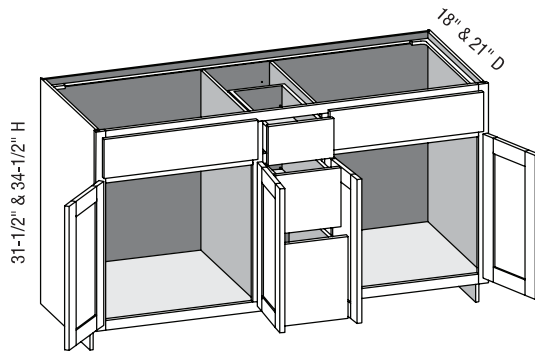

VC3D/CSVC3D - Vanity Combination Three Drawer w/Butt Doors

EXP	FL	FUE	SS	PFD	EXT	FT	SBR	LE	TSS	OS	NSH	WS	MI	DT	NB
✓	✓	✓	✓	✓	✓	✓	✓	✓	✓	STD	STD		✓		

Custom Size Ranges
Width: 48" – 72"
Height: 31-1/2" – 34-1/2"
Depth: 12", 15", 18", 21"
24", 27", 30"