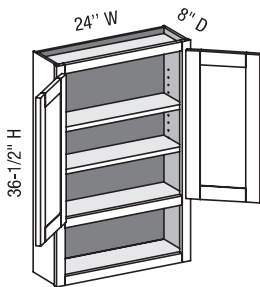

WWS/CSWS - Vanity Wall Shelf w/Butt Doors

EXP	FL	FUE	SS	PFD	EXT	FT	SBR	LE	TSS	OS	NSH	WS	MI	DT	NB
✓	✓	✓		✓	✓					✓	✓	✓	✓		✓

Custom Size Ranges
Width: 24" – 36"
Height: 24" – 48"
Depth: 5-1/2" – 12-1/2"

- 8" high bottom opening – fixed.
- Lower section does not match exterior specie unless matching interior is ordered.

36" High	
VWS2436.5BD	

WHV/CSWHV - Wall Hung Vanity