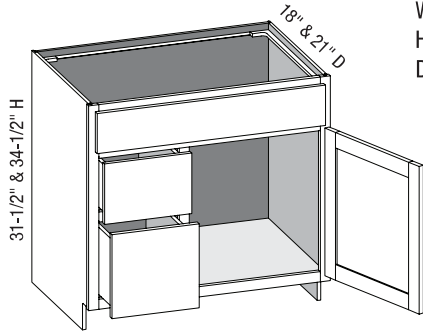

VCL/CSVCL - Vanity Combination Left

EXP	FL	FUE	SS	PFD	EXT	FT	SBR	LE	TSS	OS	NSH	WS	MI	DT	NB
✓	✓	✓	✓	✓	✓	✓	✓	✓	✓	STD	STD		✓		

Custom Size Ranges
Width: 30" – 36"
Height: 31-1/2" – 34-1/2"
Depth: 12", 15", 18", 21"
24", 27", 30"

- False top drawer front.
- When height changes, lower opening heights change. Upper and middle opening heights fixed at 5" and 8".
- When width changes, door and false drawer openings change. Lower drawer openings fixed at 12".
- Doors hinged on center stile require 1/2" overlay hinges for 1-1/4" or 1-3/8" overlays.
- Specify single or butt doors on custom size cabinets 36" wide.

Cabinet Code	
VCL3031.5	VCL3034.5
VCL3331.5	VCL3334.5
VCL3631.5	VCL3634.5