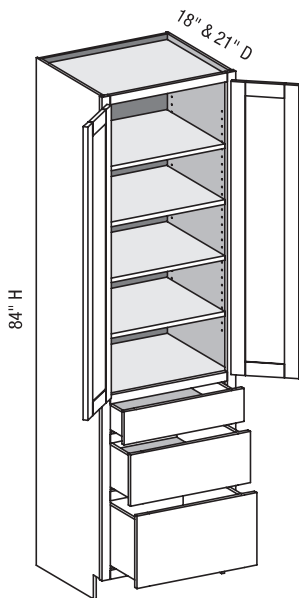

VL3B/CSU3D - Vanity Linen Three Drawer Base Height w/Butt Doors

EXP	FL	FUE	SS	PFD	EXT	FT	SBR	LE	TSS	OS	NSH	WS	MI	DT	NB
✓	✓	✓	✓	✓	✓	✓	✓	✓	✓	✓	✓	✓	✓		

Custom Size Ranges
Width: 24" – 36"
Height: 84" – 120"
Depth: 12", 15", 18", 21"
24", 27", 30"

- Lower section aligns with 34-1/2" high vanity cabinets.
- Matching specie interior is not available over 96" high. Natural Birch UV material will be used.
- When height changes, upper opening height changes. Lower drawer opening heights fixed at 5", 8" and 11-1/2".
- 84" – 90" high has four shelves.
- 90-1/16" – 96" high has five shelves.
- 96-1/16" – 108" high has six shelves.
- 108-1/16" – 120" high has seven shelves.
- Separate 4" high toe platform is available with all cabinet heights.
- Specify single or butt doors on custom size cabinets 24" wide.

Cabinet Code
VL3B2484BD

Options Key: EXP = Exposed End(s) FL = Flush End(s) FUE = Flush Unexposed End(s) SS = Shaped Side PFD = Prep for False Door
EXT = Extended Stile(s) FT = Flush Toe SBR = Shaped Bottom Rail LE = Leg Extension TSS = Toe Space Side OS = Omit Shelving
NSH = No Shelf Holes WS = Solid Wood Shelves MI = Matching Interior DT = Dust Top NB = Natural Finished Bottom