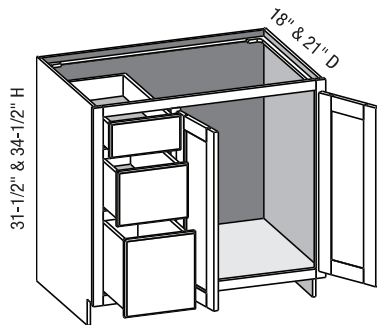

Custom Size Ranges
Width: 36" – 48"
Height: 31-1/2" – 34-1/2"
Depth: 12", 15", 18", 21"
24", 27", 30"

- When width changes, door opening remains fixed.
- When height changes, lower opening heights change. Upper and middle drawer opening heights fixed at 5" and 8".
- Doors hinged on center stile require 1/2" overlay hinges for 1-1/4" or 1-3/8" overlays.
- Specify single or butt doors on custom size cabinets 36" wide.

Cabinet Code	
VCFD3DL3631.5BD	VCFD3DL3634.5BD
VCFD3DL3931.5BD	VCFD3DL3934.5BD
VCFD3DL4231.5BD	VCFD3DL4234.5BD
VCFD3DL4531.5BD	VCFD3DL4534.5BD
VCFD3DL4831.5BD	VCFD3DL4834.5BD

Options Key: EXP = Exposed End(s) FL = Flush End(s) FUE = Flush Unexposed End(s) SS = Shaped Side PFD = Prep for False Door
EXT = Extended Stile(s) FT = Flush Toe SBR = Shaped Bottom Rail LE = Leg Extension TSS = Toe Space Side OS = Omit Shelving
NSH = No Shelf Holes WS = Solid Wood Shelves MI = Matching Interior DT = Dust Top NB = Natural Finished Bottom