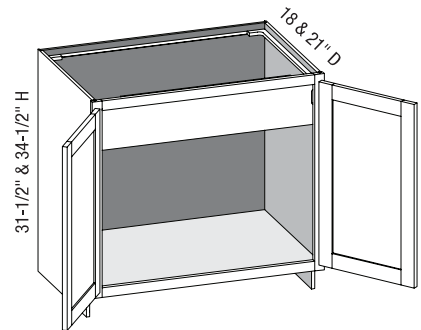

- False top middle drawer front.
- When height changes, lower opening height changes. Upper opening height fixed at 5".
- When width changes, middle opening width changes. Left and right opening widths fixed at 9".

Cabinet Code	
VBS4231.5	VBS4234.5
VBS4831.5	VBS4834.5

**VSRV/CSVSRV - Vanity Sink Reverse w/Butt Doors**

EXP	FL	FUE	SS	PFD	EXT	FT	SBR	LE	TSS	OS	NSH	WS	MI	DT	NB
✓	✓	✓	✓	✓	✓	✓	✓	✓	✓	STD	STD		✓		

Custom Size Ranges  
 Width: 24" – 36"  
 Height: 31-1/2" – 42"  
 Depth: 12", 15", 18", 21"  
 24", 27", 30"

- When height changes, top opening height changes. Lower opening height fixed at 5".

Cabinet Code	
VSRV2431.5BD	VSRV2434.5BD
VSRV3031.5BD	VSRV3034.5BD
VSRV3631.5BD	VSRV3634.5BD

**VSFD/CSBSFD - Vanity Base Sink Full Door w/Butt Doors**

EXP	FL	FUE	SS	PFD	EXT	FT	SBR	LE	TSS	OS	NSH	WS	MI	DT	NB
✓	✓	✓	✓		✓	✓	✓	✓	✓		STD		✓		

Custom Size Ranges  
 Width: 24" – 36"  
 Height: 31-1/2" – 34-1/2"  
 Depth: 18" – 30"

- 6-3/4" high apron conceals sink bowl, accommodates hinges and matches cabinet interior.
- Specify single or butt doors on custom size cabinets 24" wide.