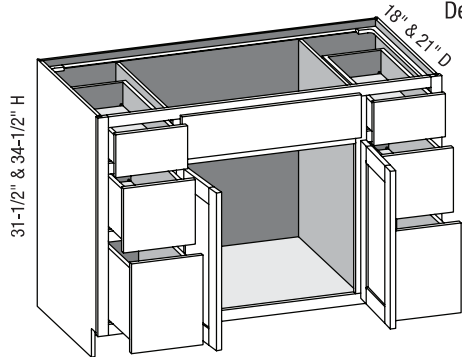

VC6D/CSVC6D - Vanity Combination Six Drawer w/Butt Doors

EXP	FL	FUE	SS	PFD	EXT	FT	SBR	LE	TSS	OS	NSH	WS	MI	DT	NB
✓	✓	✓	✓	✓	✓	✓	✓		✓	STD	STD		✓		

Custom Size Ranges
Width: 48" – 72"
Height: 31-1/2" – 34-1/2"
Depth: 12", 15", 18", 21"
24", 27", 30"