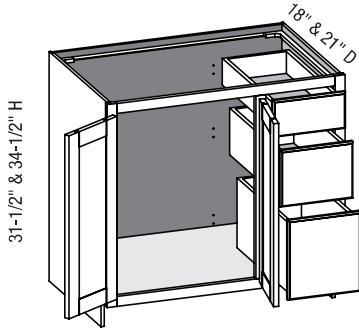

VCFD3DR/CSVCFD3DR - Vanity Combo Full Door Three Drawers Right w/Butt Doors

EXP	FL	FUE	SS	PFD	EXT	FT	SBR	LE	TSS	OS	NSH	WS	MI	DT	NB
✓	✓	✓	✓	✓	✓	✓	✓	✓	✓	STD	STD		✓		

Custom Size Ranges
Width: 36" – 48"
Height: 31-1/2" – 34-1/2"
Depth: 12", 15", 18", 21"
24", 27", 30"

- When width changes, door opening remains fixed.
- When height changes, lower opening heights change. Upper and middle drawer opening heights fixed at 5" and 8".
- Doors hinged on center stile require 1/2" overlay hinges for 1-1/4" or 1-3/8" overlays.
- Specify single or butt doors on custom size cabinets 36" wide.

Cabinet Code	
VCFD3DR3631.5BD	VCFD3DR3634.5BD
VCFD3DR3931.5BD	VCFD3DR3934.5BD
VCFD3DR4231.5BD	VCFD3DR4234.5BD
VCFD3DR4531.5BD	VCFD3DR4534.5BD
VCFD3DR4831.5BD	VCFD3DR4834.5BD

Options Key: EXP = Exposed End(s) FL = Flush End(s) FUE = Flush Unexposed End(s) SS = Shaped Side PFD = Prep for False Door
EXT = Extended Stile(s) FT = Flush Toe SBR = Shaped Bottom Rail LE = Leg Extension TSS = Toe Space Side OS = Omit Shelving
NSH = No Shelf Holes WS = Solid Wood Shelves MI = Matching Interior DT = Dust Top NB = Natural Finished Bottom