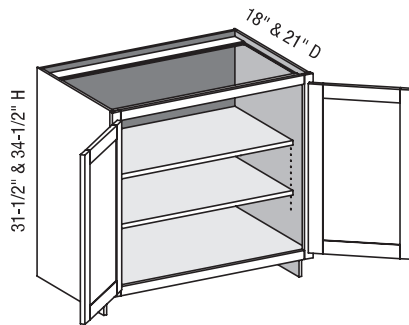

EXP	FL	FUE	SS	PFD	EXT	FT	SBR	LE	TSS	OS	NSH	WS	MI	DT	NB
✓	✓	✓	✓	✓	✓	✓	✓	✓	✓	✓	✓	✓	✓	✓	

Custom Size Ranges
Width: 24" – 36"
Height: 10" – 48"
Depth: 5-1/2" – 30"

- 10" – 22" high has no shelves.
- 22-1/16" – 28" high has one shelf.
- 28-1/16" – 40" high has two shelves.
- 40-1/16" – 48" high has three shelves.
- Specify single or butt doors on custom size cabinets 24" wide.

Cabinet Code	
VBF2431.5BD	VBF2434.5BD
VBF2731.5BD	VBF2734.5BD
VBF3031.5BD	VBF3034.5BD
VBF3631.5BD	VBF3634.5BD

Options Key: EXP = Exposed End(s) FL = Flush End(s) FUE = Flush Unexposed End(s) SS = Shaped Side PFD = Prep for False Door
EXT = Extended Stile(s) FT = Flush Toe SBR = Shaped Bottom Rail LE = Leg Extension TSS = Toe Space Side OS = Omit Shelving
NSH = No Shelf Holes WS = Solid Wood Shelves MI = Matching Interior DT = Dust Top NB = Natural Finished Bottom